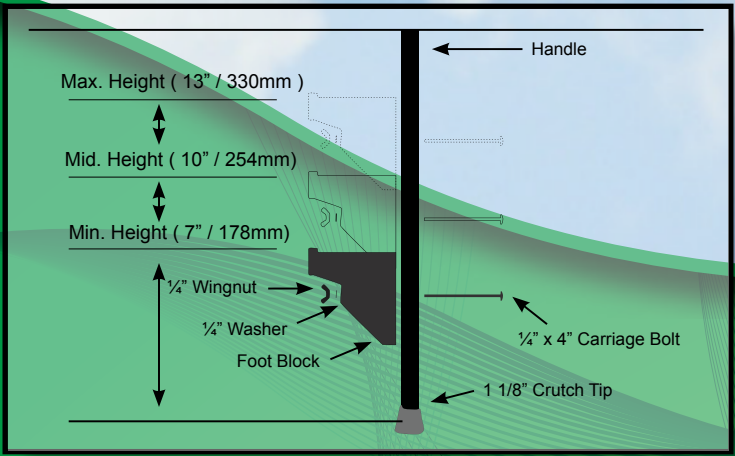

Registered Trade Name of Bauman Sawmill Inc.

Parts and Settings