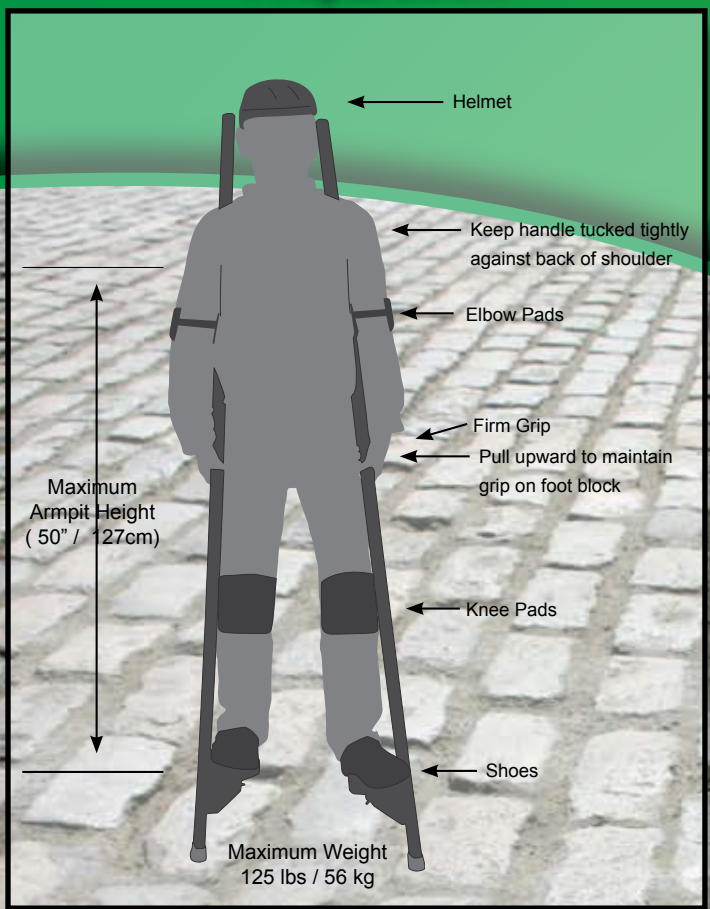

Preparation